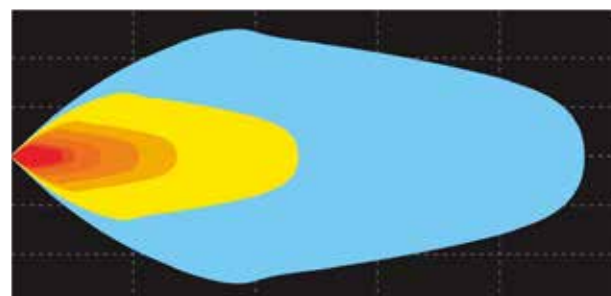

Lumens	Watts	Amps	Light Pattern	Dimensions
5,400	60	4.4	Flood	4.5" x 4.5" x 3.83"

- 5,400 Effective Lumens
- 5,000K Color
- Cast Aluminum Housing
- Glass Lens
- 90° Beam Angle
- Built-In DT Connector
- Limited Lifetime Warranty
- IP68 Rated:  
Dust Proof  
Waterproof