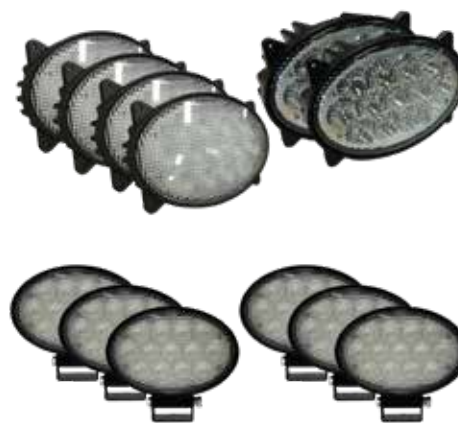

CaseKit-3 Complete Combine LED Light Kit $1,410

Lumens	Watts	Amps	Light Pattern	Dimensions
52,600	60	50	Flood	N/A

Light Location(s): All Work Lights and Headlights

Applications **Limited Lifetime Warranty**

Case/IH Combines: 5088, 6088, 7088, 7120, 7130, 7230, 8010, 8120, 8230, 9120, 9130, 9230

Kit Includes:
2 - TL8520 (Center Headlight, Hi/Lo Beam)
4 - TL8420 (Outer Headlight)
6 - TL5655 (Stubble Lights, Grain Tank, Unloading Auger, & Field Lights)