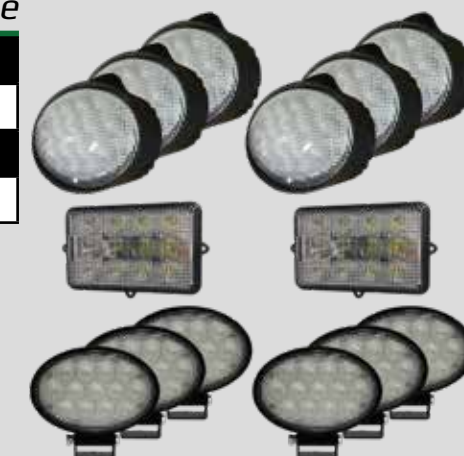

TL9660-KIT Cab LED Light Kit $1,014

Lumens	Watts	Amps	Light Pattern	Dimensions
37,000	430	35.8	Flood	N/A
Light Location(s): Upper Cab Lights & Stubble Lights			Limited Lifetime Warranty	
Applications			Limited Lifetime Warranty	

John Deere Combines: 9470 STS, 9560, 9560 STS, 9560SH, 9570 STS, 9650 STS, 9660, 9660 STS, 9670 STS, 9750 STS, 9760 STS, 9770, 9770 STS, 9860 STS, 9870 STS

Kit Includes:

- 6 - TL5680 (Upper Cab Headlights)
- 2 - TL5655 (Stubble Lights/Work Lights)

TL9000 High Beam $112

Lumens	Watts	Amps	Light Pattern	Dimensions
3,500	60	5	Flood/Spot	4" x 6"
Light Location(s): Upper Cab, Grain Tank, Side Finder			Limited Lifetime Warranty	
Applications			Limited Lifetime Warranty	

John Deere Combines: 9400, 9410, 9450, 9500, 9510, 9550, 9560, 9570, 9600, 9610, 9650, 9660, 9670, 9750, 9760, 9860, 9870, 9880

John Deere Cotton Picker: 9986

John Deere Harvester: 7200, 7300, 7400, 7500, 7700, 7800

John Deere Windrower: 4895, 4990, 4995

Replaces OEM Part Numbers: AH128328

$1,574 JDKit-5 Complete LED Light Kit for JD Combine

Lumens	Watts	Amps	Light Pattern	Dimensions
55,600	690	57.5	Flood/Spot	N/A
Light Location(s): All Work Lights and Cab Lights			Limited Lifetime Warranty	
Applications			Limited Lifetime Warranty	

John Deere Combines: 9470 STS, 9560, 9560 STS, 9560SH, 9570 STS, 9650 STS, 9660, 9660 STS, 9670 STS, 9750 STS, 9760 STS, 9770, 9770 STS, 9860 STS, 9870 STS

Kit Includes:

- 6 - TL5680 (Upper Cab Headlights)
- 6 - TL5655 (Stubble Lights, Work Lights, Unloading Auger, Grain Tank)
- 2 - TL9000 (Side Row Finders)

$106 TL5655 High Beam

Lumens	Watts	Amps	Light Pattern	Dimensions
2,900	35	2.9	Flood	5.75" x 3.75" x 2.75"
Light Location(s): Stubble Light, Auger, Inside Tank, Rear			Limited Lifetime Warranty	
Applications			Limited Lifetime Warranty